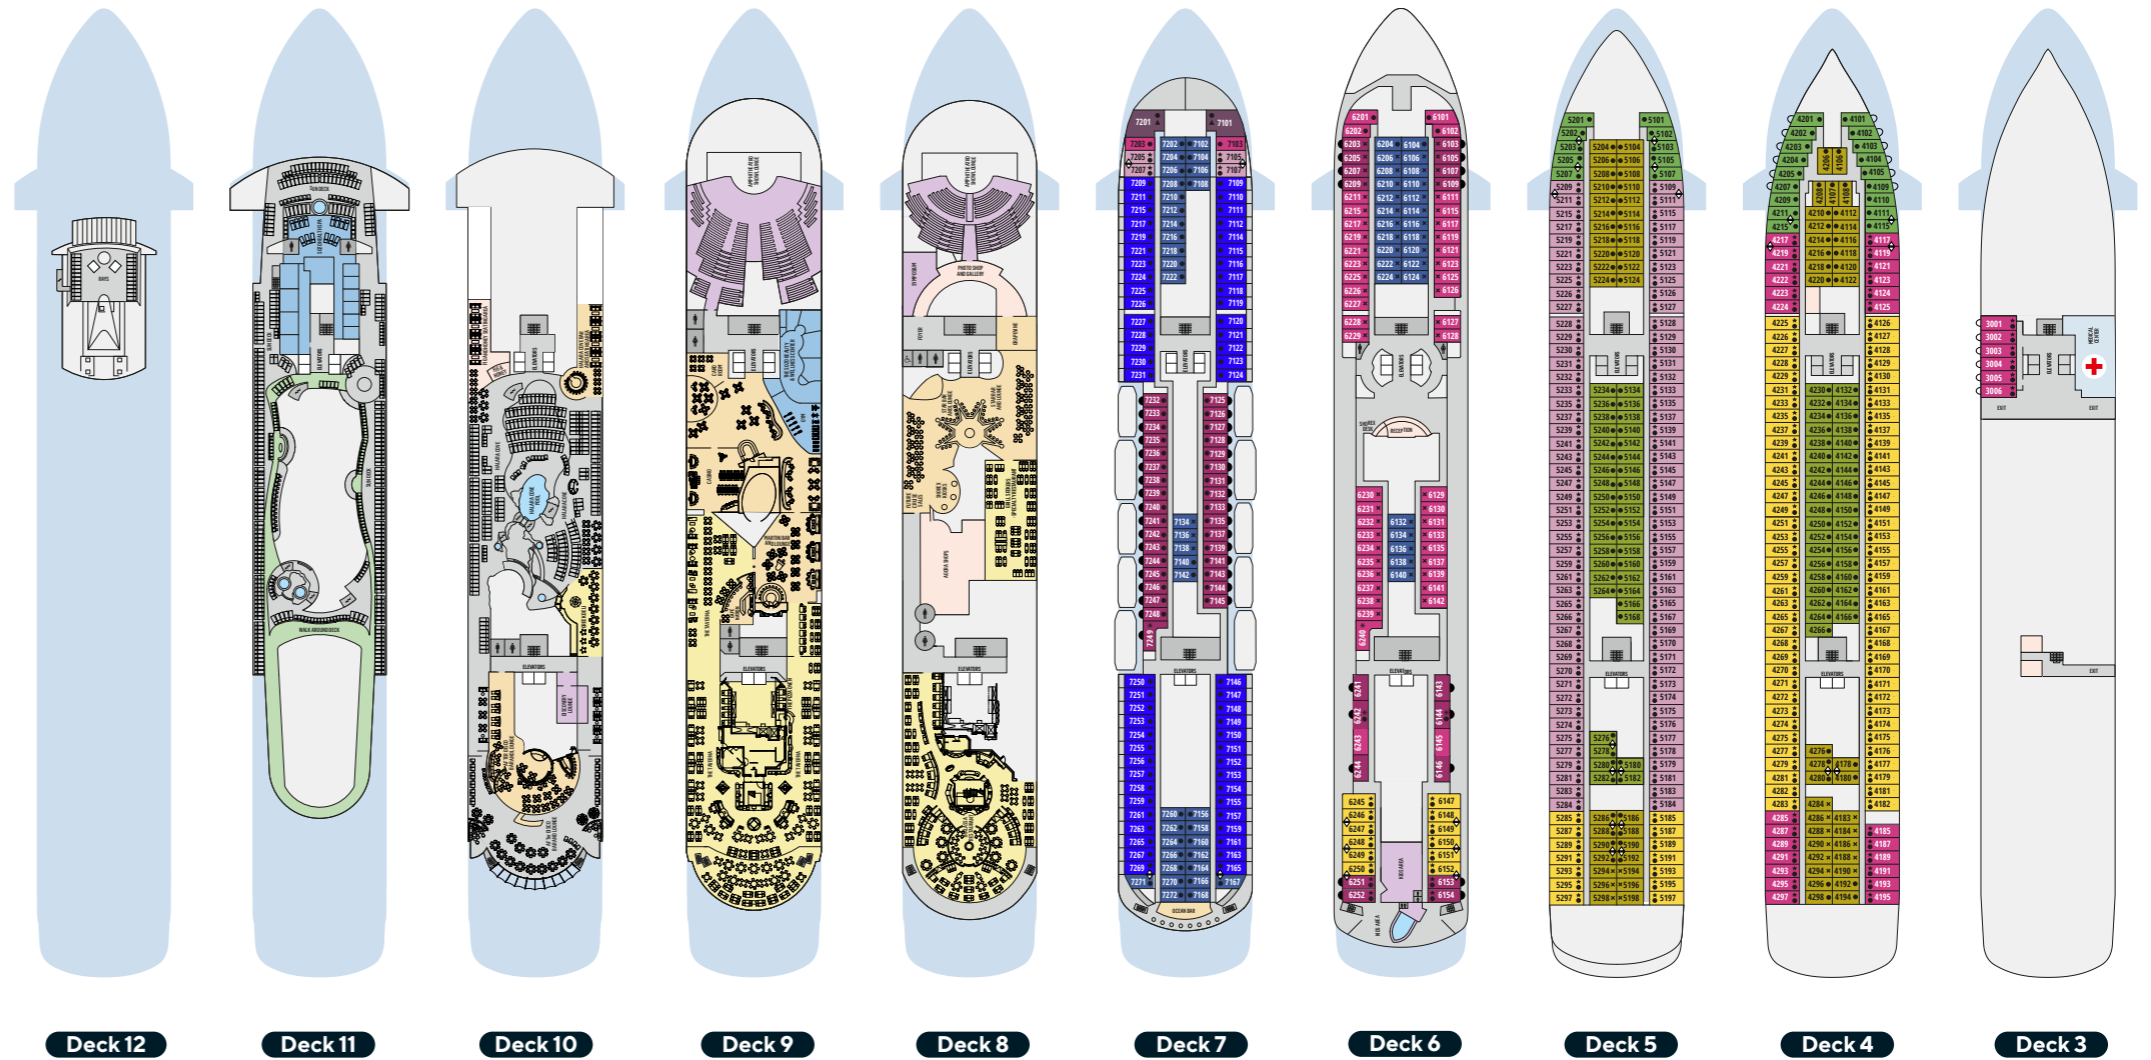

Onboard Celestyal Discovery

Symbol legend

- None 2 lower twin beds (not convertible to double)
- Double bed (not convertible to twin)
- ▲ 3rd berth
- ✕ 2 lower and 2 upper beds
- ★ Sofa bed
- ⚙ Jet tubs (Grand Suites only)
- ⚓ Porthole
- ♿ Wheelchair accessible
- ↔ Interconnecting rooms
- ⬇ Obstructed view

Places to have a good meal

- **Deck 10** Greek Deli
- **Deck 9** The Taverna and The Pizza Oven
- **Deck 8** Grill Seekers - Specialty Restaurant and Thalassa Restaurant

Places to have fun

- **Deck 10** Fig & Honey, Halara Cove Bar, Discovery Lounge, AFter Disco Bar and Lounge
- **Deck 9** Amphitheatro Show Lounge-upper level, Martini Bar and Lounge, Café Nation
- **Deck 8** Amphitheatro Show Lounge-lower level, Grapevine, Star Bar and Lounge
- **Deck 7** Ocean Bar
- **Deck 6** Kids Club

Places to treat yourself

- **Deck 11** Sozo Health Spa, Sun Deck, Walk Around Deck
- **Deck 10** Halara Cove & Pool
- **Deck 9** The Sozo Beauty & Wellness Center
- **Deck 8** Symposium, Photo Shop and Gallery, Agora Shops
- **Deck 6** Reception and Shorex Desk
- **Deck 3** Medical Center

Your ship

- 1266 guests in 633 cabins, 62 with private balcony
- All cabins are equipped with telephone, hairdryer, safety deposit box and TV
- WiFi and doctor onboard at extra cost

Length 202,85 m

Tonnage 42,2 grt

Flag Malta

Deckplans and stateroom layouts are given purely as a guide. Size and layout may vary within the same category.