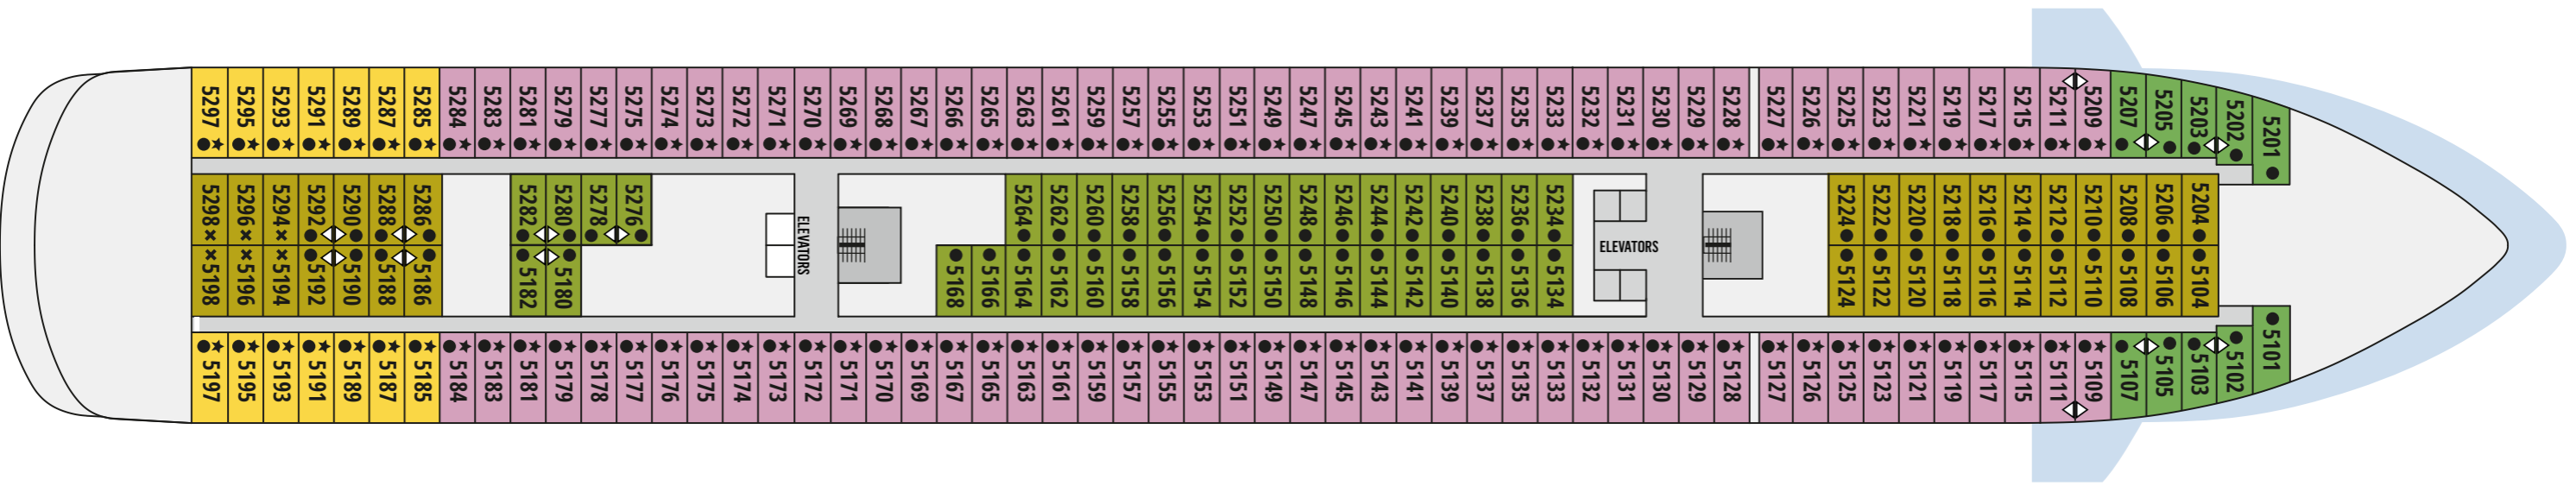

Onboard Celestyal Discovery

Symbol legend

- None 2 lower twin beds (not convertible to double)
- Double bed (not convertible to twin)
- ▲ 3rd berth
- ✕ 2 lower and 2 upper beds
- ★ Sofa bed
- ⚙ Jet tubs (Grand Suites only)
- ⚓ Porthole
- ♿ Wheelchair accessible
- ↔ Interconnecting rooms
- ⬇ Obstructed view

Your ship

- 1266 guests in 633 cabins, 62 with private balcony
- All cabins are equipped with telephone, hairdryer, safety deposit box and TV
- WiFi and doctor onboard at extra cost

Length 202,85 m

Tonnage 42,2 grt

Flag Malta

Deckplans and stateroom layouts are given purely as a guide. Size and layout may vary within the same category.

Category	Deck	Description	Number of staterooms
Interior Cosmos cabins			
IA	4/5	Double bed with 2 single mattresses or twin beds, 3rd/4th upper beds	73
IB	4/5	Double bed with 2 single mattresses	77
IC	6/7	Twin beds or double bed with 2 single mattresses, 3rd/4th upper beds	63
Exterior Cosmos cabins			
XA	4/5	Double bed with 2 single mattresses	28
XBO	6/7	Double bed with 2 single mattresses or twin beds, 3rd/4th upper beds or single sofa bed	52
XB	3/4/6/7	Double bed with 2 single mattresses or twin beds, 3rd/4th upper beds or single sofa bed	80
XC	4/5/6	Double bed with 2 single mattresses and a single sofa bed	100
XD	5/7	Double bed with 2 single mattresses and a single sofa bed	98
BA	7	Double bed with 2 single mattresses with mini bar and balcony	60
Dream suites			
SG Grand Dream suites	7	Double bed with 2 single mattresses and 3rd lower bed with mini bar and balcony	2

Deck 3

Deck 5

Deck 6

Deck 7

Deck 8

Deck 9

Deck 10

Deck 11