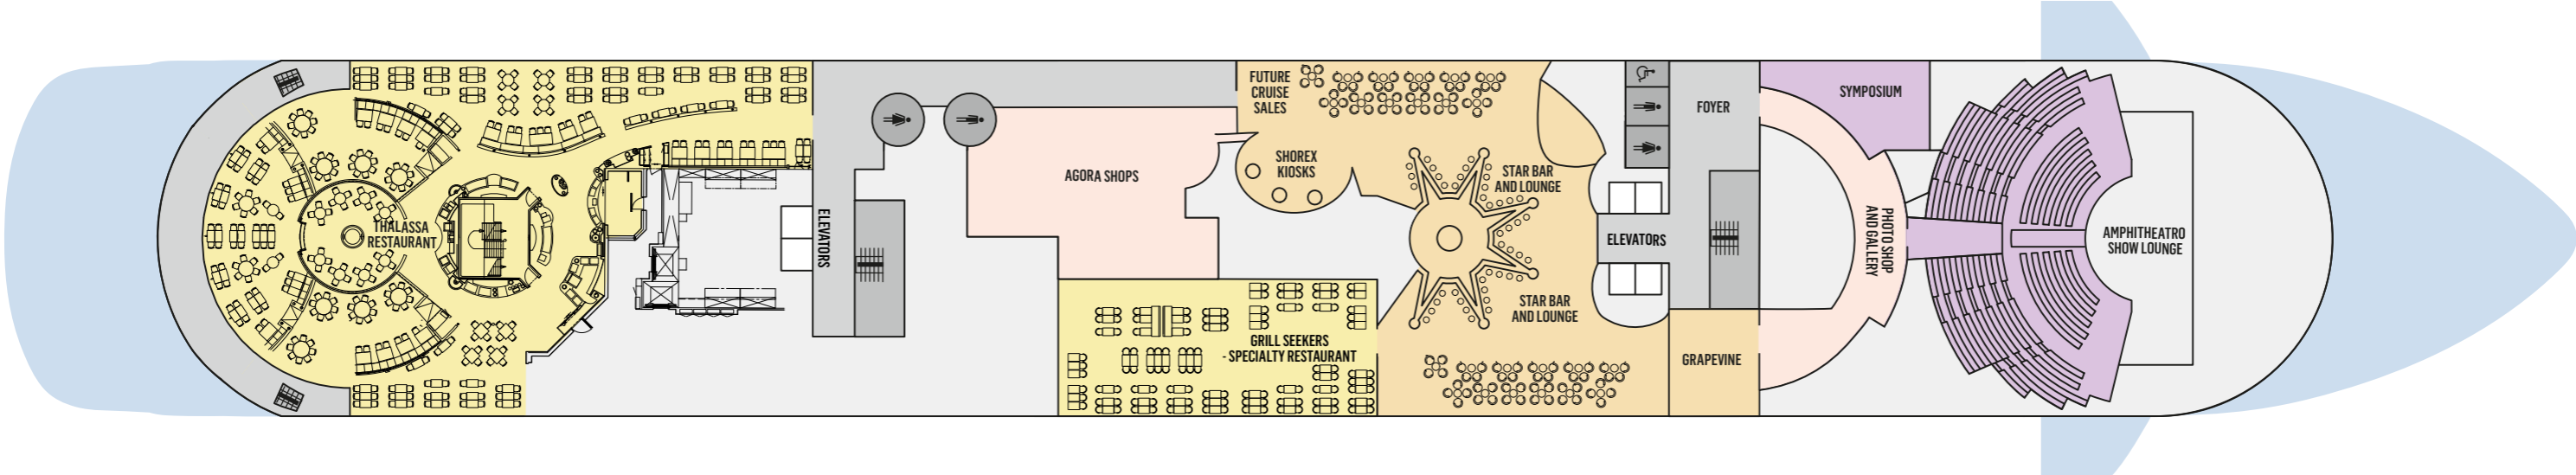

Onboard Celestyal Discovery

Symbol legend

- None 2 lower twin beds (not convertible to double)
- Double bed (not convertible to twin)
- ▲ 3rd berth
- ✕ 2 lower and 2 upper beds
- ★ Sofa bed
- ⚙ Jet tubs (Grand Suites only)
- ⚓ Porthole
- ♿ Wheelchair accessible
- ↔ Interconnecting rooms
- ⬇ Obstructed view

Flag Malta

Deckplans and stateroom layouts are given purely as a guide. Size and layout may vary within the same category.

Category	Deck	Description	Number of staterooms
Interior Cosmos cabins			
IA	4/5	Double bed with 2 single mattresses or twin beds, 3rd/4th upper beds	73
IB	4/5	Double bed with 2 single mattresses	77
IC	6/7	Twin beds or double bed with 2 single mattresses, 3rd/4th upper beds	63
Exterior Cosmos cabins			
XA	4/5	Double bed with 2 single mattresses	28
XBO	6/7	Double bed with 2 single mattresses or twin beds, 3rd/4th upper beds or single sofa bed	52
XB	3/4/6/7	Double bed with 2 single mattresses or twin beds, 3rd/4th upper beds or single sofa bed	80
XC	4/5/6	Double bed with 2 single mattresses and a single sofa bed	100
XD	5/7	Double bed with 2 single mattresses and a single sofa bed	98
BA	7	Double bed with 2 single mattresses with mini bar and balcony	60
Dream suites			
SG Grand Dream suites	7	Double bed with 2 single mattresses and 3rd lower bed with mini bar and balcony	2

Deck 3

Deck 5

Deck 6

Deck 7

Deck 8

Deck 9

Deck 10

Deck 11

Deck 12